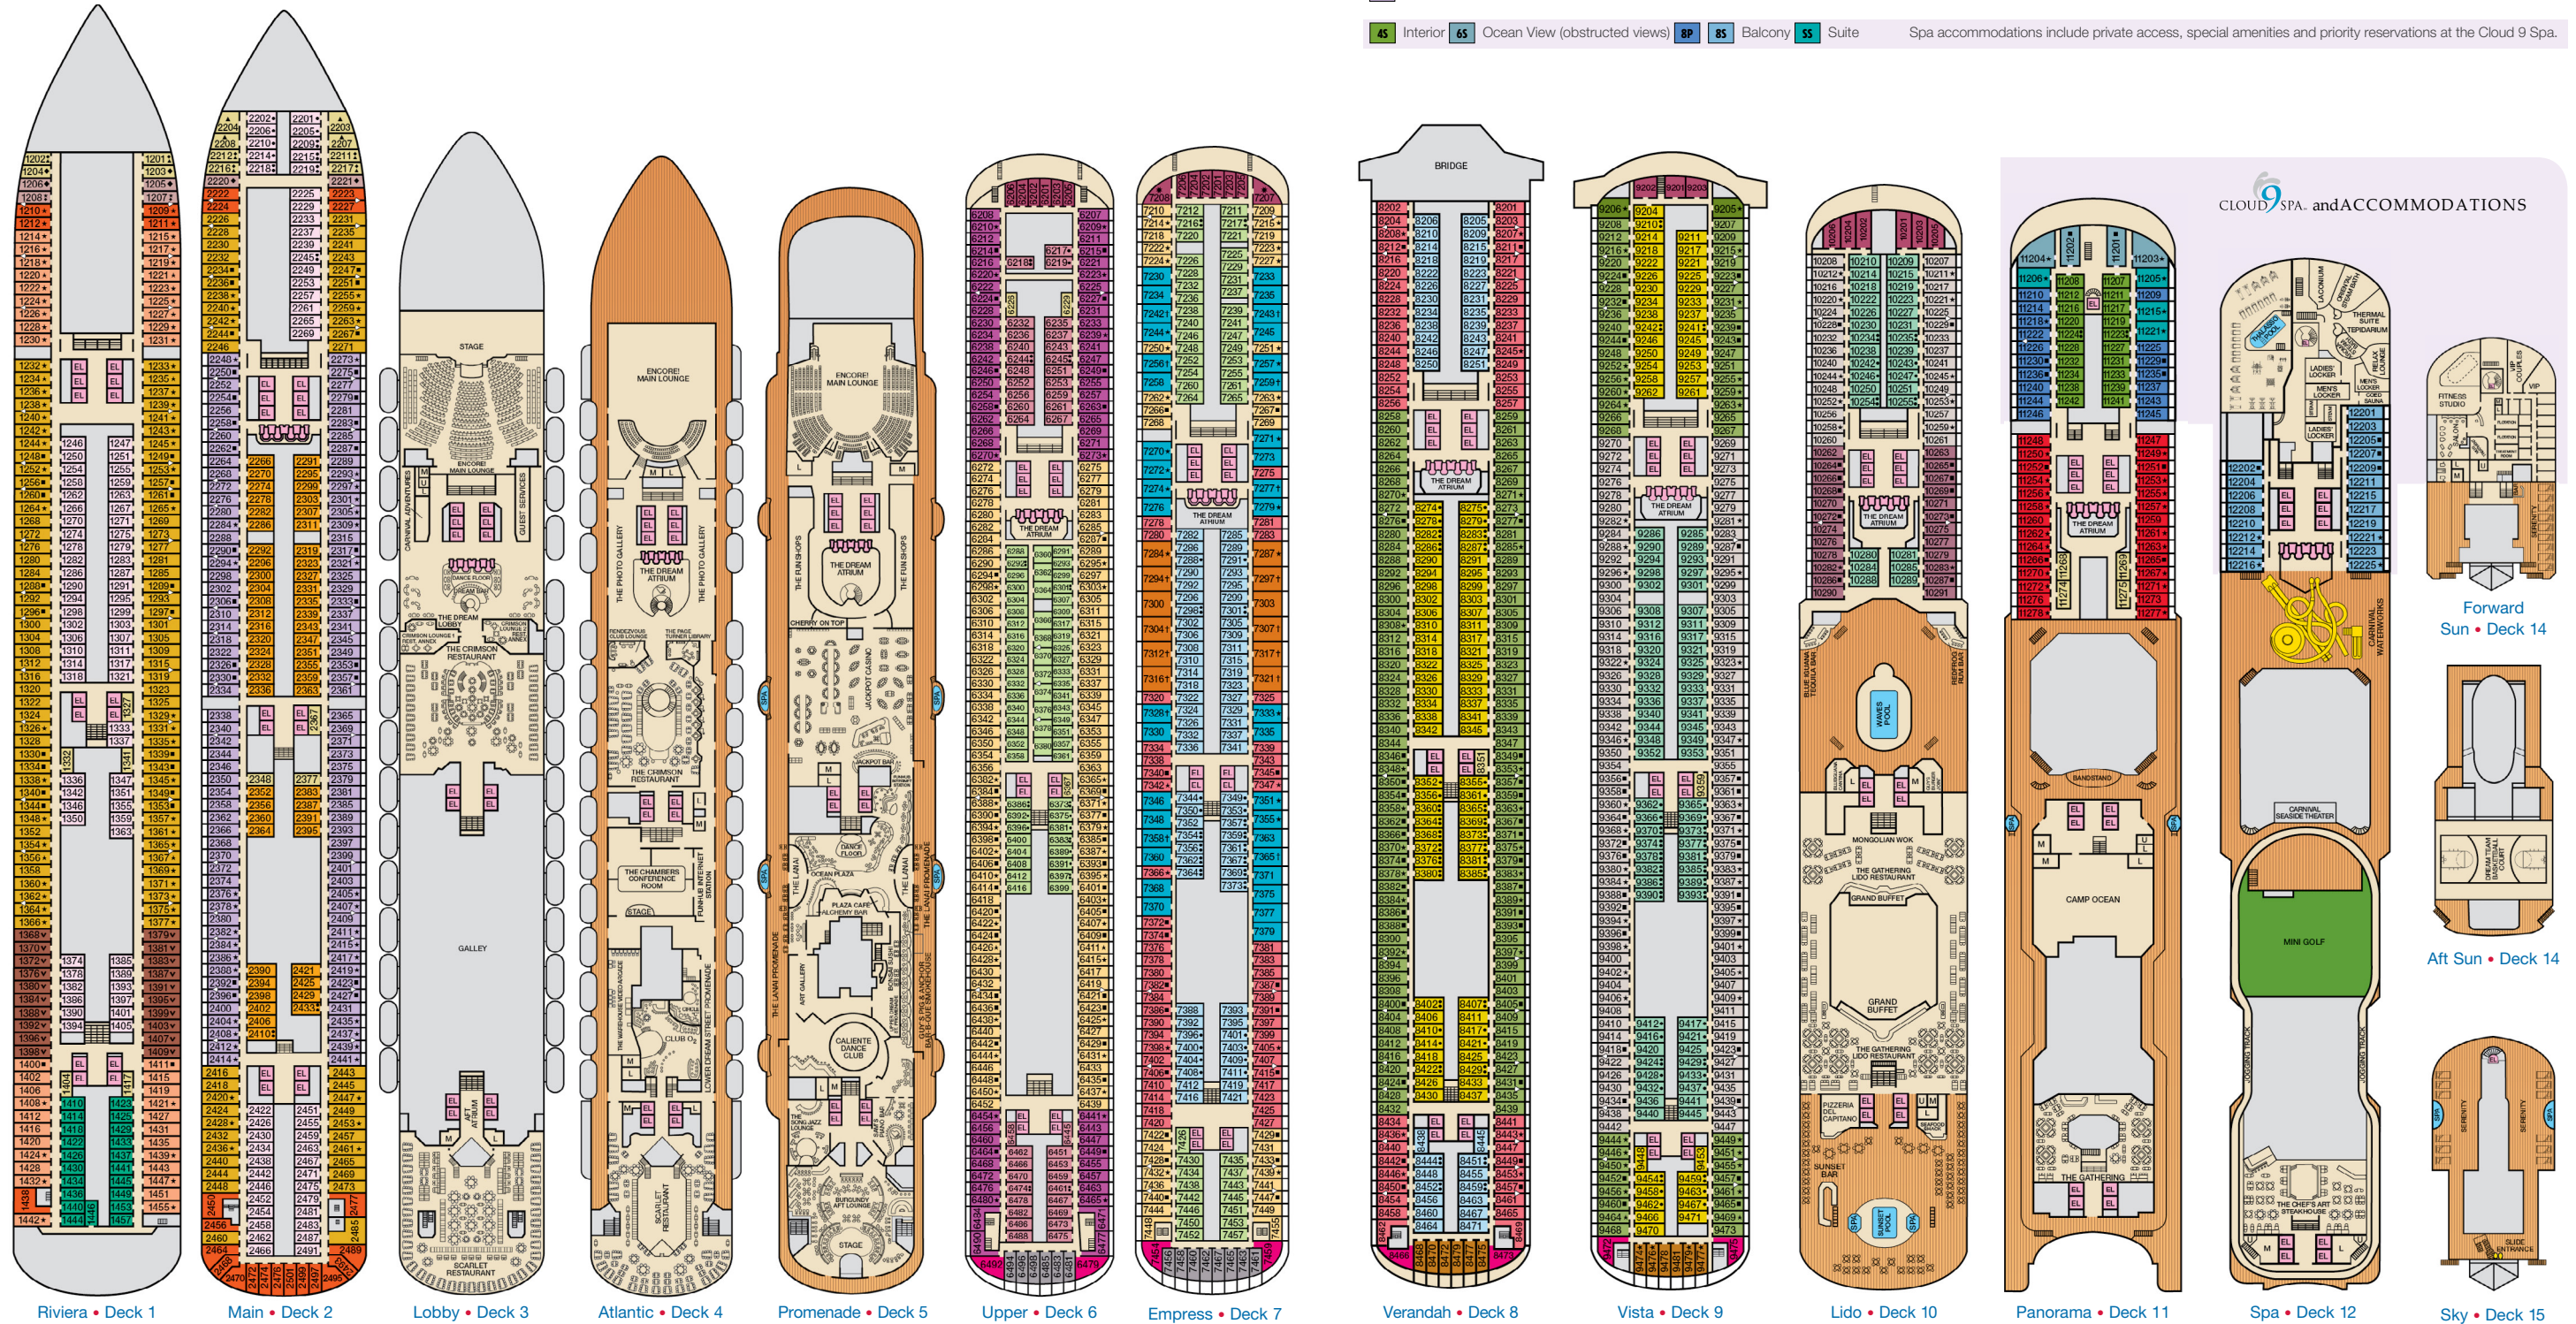

ACCOMMODATIONS SYMBOL LEGEND

- ▲ Twin Bed and Single Sofa Bed
- ★ 2 Twin Beds (convert to King) and Single Sofa Bed
- 2 Twin Beds (convert to King) and 1 Upper Pullman
- ◊ 2 Twin Beds (convert to King) and 2 Upper Pullmans
- 2 Twin Beds (convert to King), Single Sofa Bed and 1 Upper Pullman
- U Unisex Wheelchair Accessible Restroom

6L 6M 8A 8S Staterooms and Suites with obstructed views: 1432, 1447, 2448, 2473, 9205, 9206.

All accommodations are non-smoking.

Accessible staterooms are available for guests with disabilities. Please contact Guest Access Services at 1-800-438-6744 ext. 70025 for details, or visit <http://www.carnival.com/about-carnival/special-needs.aspx>.

CATEGORIES

- 1A Interior Upper/Lower
- PT Porthole
- 4A 4B 4C 4D 4E 4F 4G 4H Interior
- 4J Interior with Picture Window (obstructed views)
- 6A Ocean View
- 6L 6M 6N Deluxe Ocean View
- 7C Cove Balcony
- 8A 8B 8C 8D 8E 8F 8G Balcony
- 8M 8N Aft-View Extended Balcony
- 9C Premium Vista Balcony
- 9S Junior Suite
- 0S Ocean Suite
- 0G Grand Suite

4S Interior 6S Ocean View (obstructed views) 8P 8S Balcony SS Suite Spa accommodations include private access, special amenities and priority reservations at the Cloud 9 Spa.

Gross Tonnage: 130,000 Length: 1,004 Feet Beam: 122 Feet
 Cruising Speed: 20 Knots Guest Capacity: 3,646 (Double Occupancy)
 Total Staff: 1,369 Registry: Panama